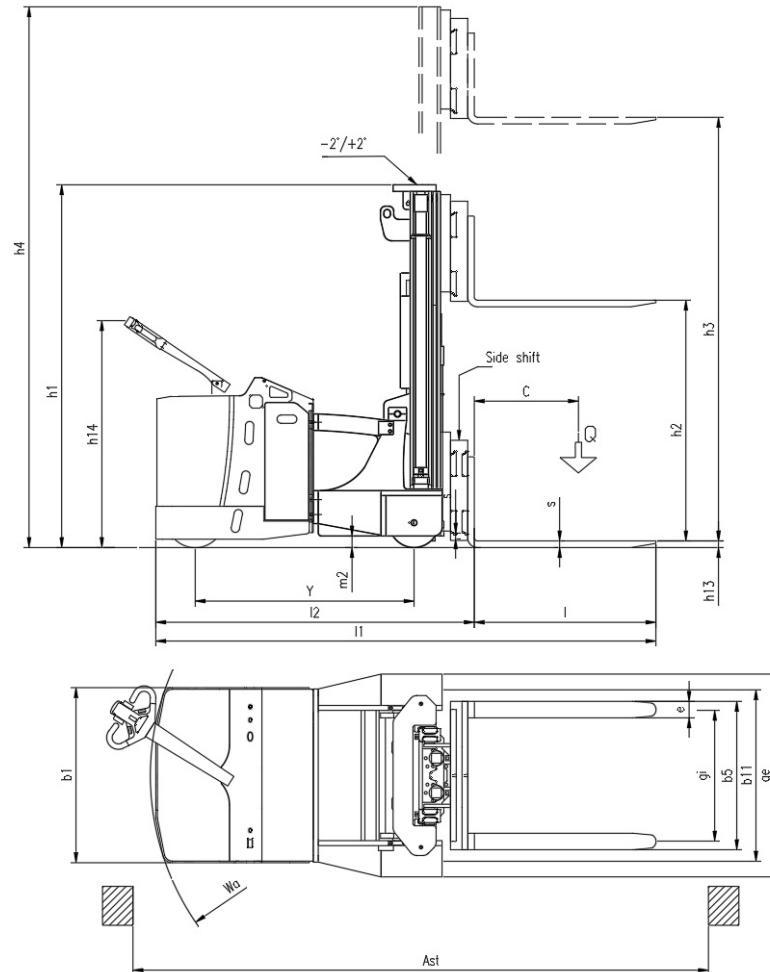

# SBC XT HD 4325

CS Italia s.r.l.

Illustrazioni e dati tecnici non sono impegnativi. Il costruttore si riserva il diritto di apportare modifiche senza preavviso.

**Tipologia** SBC XT HD 4325

**Categoria** Contrappesati

<b>General info</b>	1.1	Manufacturer			CSI s.r.l.
	1.2	Model			SBC XT HD 4325
	1.3	Drive			elettrico AC
	1.4	Operator type			a timone
	1.5	Load capacity	Q	t	2.5
	1.6	Load centre	c	mm	600
	1.9	Wheelbase	y	mm	1325
<b>Weights</b>	2.1	Truck weight without battery		Kg	4300
<b>Wheels and chassis</b>	3.1	Wheels			Poliuretano
	3.2	Wheels size front		mm	350x140
	3.3	Wheels size rear		mm	300x70
	3.5	Number of rear/front wheels (x = Traction wheel)			1x/2+2
	3.7	Rear wheelbase	b11	mm	1040
	3.9	Overall width legs	ge	mm	1230
	3.10	Inside width legs	gi	mm	790
<b>Dimensions</b>	4.1	Tilt		°	-1/+2
	4.2	Height mast lowered	h1	mm	2200
	4.3	Free lift	h2	mm	1500
	4.4	Lift height	h3	mm	4250
	4.5	Height mast extended	h4	mm	4970
	4.9	Height of tiller (min/max)	h14	mm	975/1535
	4.15	Height forks lowered	h13	mm	50
	4.19	Overall length	l1	mm	3130
	4.20	Length to face of forks	l2	mm	1930
	4.21	Overall width	b1	mm	1062
	4.22	Forks dimensions	s/e/l	mm	45/120/1200
	4.23	Carriage forks			FEM 2A
	4.25	Overall forks width size	b5	mm	240-780
	4.31	Ground clearance		mm	40
	4.34	Aisle width	ast	mm	3420
4.35	Turning radius	wa	mm	1580	
<b>Performance</b>	5.1	Travel speed with/without load		Km/h	3/5
	5.2	Lifting speed with/without load		m/s	0,11/0,33
	5.3	Lowering speed with/without load		m/s	0,5/0,2
	5.8	Maximum gradeability with/without load		%	1/3
	5.10	Service brake			elettrico
<b>Motor</b>	6.1	Traction motor S2 60 min.		Kw	3
	6.2	Lift motor S3		Kw	3
	6.3	Battery			no
	6.4	Battery - voltage and nominal capacity		V/Ah	24V/420 Ah
	6.5	Battery weight		Kg	340
	Dim. batteria	Battery size		mm	1015x255x575
<b>Other</b>	8.1	Traction control			proporzionale
	8.4	Noise level driver place			<70