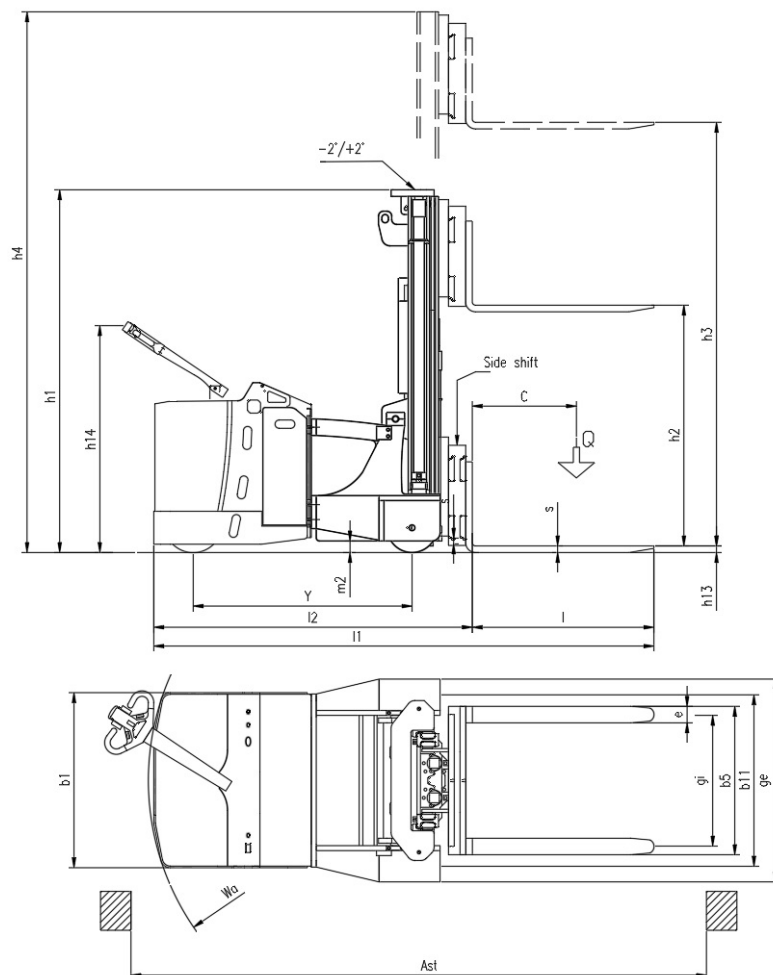

SBC XT HD 4325

CS Italia s.r.l.

Illustrazioni e dati tecnici non sono impegnativi. Il costruttore si riserva il diritto di apportare modifiche senza preavviso.

Tipologia SBC XT HD 4325

Categoria Contrappesati

General info	1.1	Manufacturer			CSI s.r.l.
	1.2	Model			SBC XT HD 4325
	1.3	Drive			elettrico AC
	1.4	Operator type			a timone
	1.5	Load capacity	Q	t	2.5
	1.6	Load centre	c	mm	600
	1.9	Wheelbase	y	mm	1325
Weights	2.1	Truck weight without battery		Kg	4300
Wheels and chassis	3.1	Wheels			Poliuretano
	3.2	Wheels size front		mm	350x140
	3.3	Wheels size rear		mm	300x70
	3.5	Number of rear/front wheels (x = Traction wheel)			1x/2+2
	3.7	Rear wheelbase	b11	mm	1040
	3.9	Overall width legs	ge	mm	1230
	3.10	Inside width legs	gi	mm	790
Dimensions	4.1	Tilt		°	-1/+2
	4.2	Height mast lowered	h1	mm	2200
	4.3	Free lift	h2	mm	1500
	4.4	Lift height	h3	mm	4250
	4.5	Height mast extended	h4	mm	4970
	4.9	Height of tiller (min/max)	h14	mm	975/1535
	4.15	Height forks lowered	h13	mm	50
	4.19	Overall length	l1	mm	3130
	4.20	Length to face of forks	l2	mm	1930
	4.21	Overall width	b1	mm	1062
	4.22	Forks dimensions	s/e/l1	mm	45/120/1200
	4.23	Carriage forks			FEM 2A
	4.25	Overall forks width size	b5	mm	240-780
	4.31	Ground clearance		mm	40
	4.34	Aisle width	ast	mm	3420
4.35	Turning radius	wa	mm	1580	
Performance	5.1	Travel speed with/without load		Km/h	3/5
	5.2	Lifting speed with/without load		m/s	0,11/0,33
	5.3	Lowering speed with/without load		m/s	0,5/0,2
	5.8	Maximum gradeability with/without load		%	1/3
	5.10	Service brake			elettrico
Motor	6.1	Traction motor S2 60 min.		Kw	3
	6.2	Lift motor S3		Kw	3
	6.3	Battery			no
	6.4	Battery - voltage and nominal capacity		V/Ah	24V/420 Ah
	6.5	Battery weight		Kg	340
	Dim. batteria	Battery size		mm	1015x255x575
Other	8.1	Traction control			proporzionale
	8.4	Noise level driver place			<70