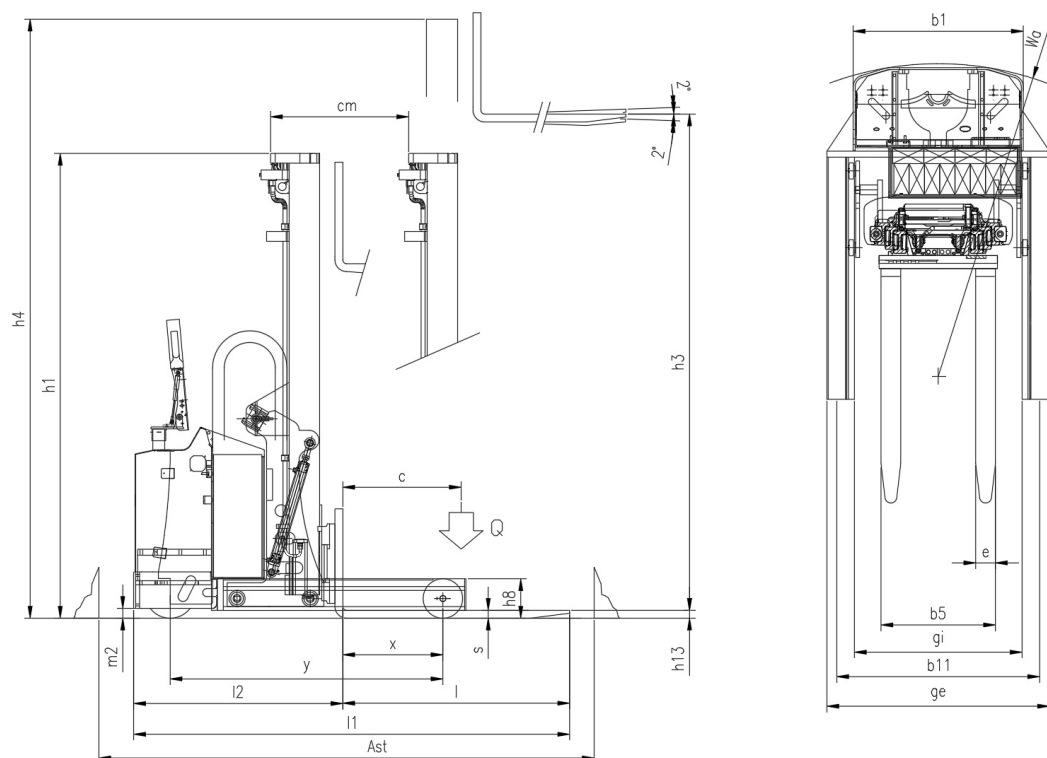

# SBC RS 1612

CS Italia s.r.l.

Illustrazioni e dati tecnici non sono impegnativi. Il costruttore si riserva il diritto di apportare modifiche senza preavviso.

**Tipologia** SBC RS 1612

**Categoria** Retrattili

<b>General info</b>	1.1	Manufacturer			CSI s.r.l.
	1.2	Model			SBC RS 1612
	1.3	Drive			elettrico AC
	1.4	Operator type			a timone
	1.5	Load capacity	Q	t	1.2
	1.6	Load centre	c	mm	600
	1.8	Load distance to wheel axle	x	mm	505
	1.9	Wheelbase	y	mm	1385
	<b>Weights</b>				
	2.1	Truck weight without battery		Kg	1800
<b>Wheels and chassis</b>					
	3.1	Wheels			Poliuretano
	3.2	Wheels size front		mm	254x100
	3.3	Wheels size rear		mm	200x80
	3.5	Number of rear/front wheels (x = Traction wheel)			1x/2
	3.7	Rear wheelbase	b11	mm	1030
	3.9	Overall width legs	ge	mm	1130
	3.10	Inside width legs	gi	mm	850
<b>Dimensions</b>					
	4.1	Tilt		°	-1/+2
	4.2	Height mast lowered	h1	mm	2230
	4.4	Lift height	h3	mm	1550
	4.10	Mast raise	cm	mm	700
	4.15	Height forks lowered	h13	mm	40
	4.19	Overall length	l1	mm	2210
	4.20	Length to face of forks	l2	mm	1060
	4.21	Overall width	b1	mm	1130
	4.22	Forks dimensions	s/e/l	mm	35/100/1200
	4.23	Carriage forks			FEM 2A
	4.25	Overall forks width size	b5	mm	200-620
	4.31	Ground clearance		mm	40
	4.32	Distanza da piano di lavoro a inizio forca	m2	mm	40
	4.34	Aisle width	ast	mm	2595
	4.35	Turning radius	wa	mm	1590
<b>Performance</b>					
	5.1	Travel speed with/without load		Km/h	5/6
	5.2	Lifting speed with/without load		m/s	0,11/0,33
	5.3	Lowering speed with/without load		m/s	0,5/0,2
	5.8	Maximum gradeability with/without load		%	1/3
	5.10	Service brake			elettrico
<b>Motor</b>					
	6.1	Traction motor S2 60 min.		Kw	2.5
	6.2	Lift motor S3		Kw	3
	6.3	Battery			Piombo acido
	6.4	Battery - voltage and nominal capacity		V/Ah	24V /250Ah
	6.5	Battery weight		Kg	220
	Dim. batteria	Battery size		mm	650/245/610h
<b>Other</b>					
	8.1	Traction control			proporzionale
	8.4	Noise level driver place			<70