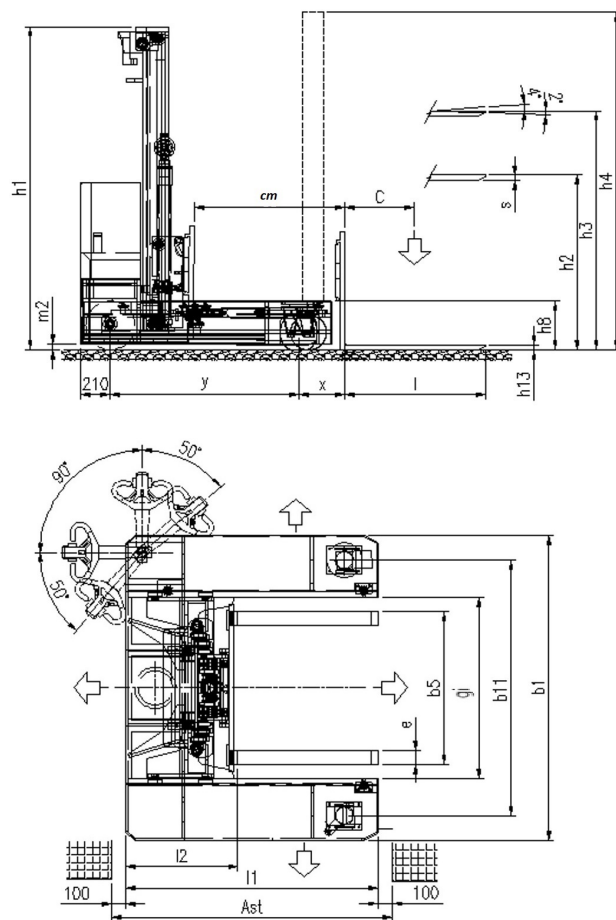

# 4 VR 4516

CS Italia s.r.l.

Illustrazioni e dati tecnici non sono impegnativi. Il costruttore si riserva il diritto di apportare modifiche senza preavviso.

**Tipologia** 4 VR 4516

**Categoria**

<b>General info</b>	1.1	Manufacturer			CSI s.r.l.
	1.2	Model			4 VR 4516
	1.3	Drive			elettrico AC
	1.4	Operator type			a timone
	1.5	Load capacity	Q	t	1.6
	1.6	Load centre	c	mm	400/500/600
	1.8	Load distance to wheel axle	x	mm	340
	1.9	Wheelbase	y	mm	1180-1380-1580
	<b>Weights</b>				
	2.1	Truck weight without battery		Kg	4000
<b>Wheels and chassis</b>					
	3.1	Wheels			Poliuretano
	3.2	Wheels size front		mm	350x140
	3.3	Wheels size rear		mm	250x50
	3.5	Number of rear/front wheels (x = Traction wheel)			1x/4
	3.7	Rear wheelbase	b11	mm	1835
	3.10	Inside width legs	gi	mm	1300
	3.11	Legs height	h8	mm	350
<b>Dimensions</b>					
	4.1	Tilt		°	-1/+2
	4.2	Height mast lowered	h1	mm	2320
	4.3	Free lift	h2	mm	1500
	4.4	Lift height	h3	mm	4500
	4.5	Height mast extended	h4	mm	5320
	4.10	Mast raise	cm	mm	900-1100-1300
	4.15	Height forks lowered	h13	mm	45
	4.19	Overall length	l1	mm	1700-1900-2100
	4.20	Length to face of forks	l2	mm	900
	4.21	Overall width	b1	mm	2180
	4.22	Forks dimensions	s/e/l	mm	40/100/(800-1000-1200)
	4.23	Carriage forks			FEM 2A
	4.31	Ground clearance		mm	40
	4.34	Aisle width	ast	mm	1900-2100-2300
	4.35	Turning radius	wa	mm	2770
<b>Performance</b>					
	5.1	Travel speed with/without load		Km/h	3/5
	5.2	Lifting speed with/without load		m/s	0,11/0,33
	5.3	Lowering speed with/without load		m/s	0,5/0,2
	5.8	Maximum gradeability with/without load		%	1/3
	5.10	Service brake			elettrico
<b>Motor</b>					
	6.1	Traction motor S2 60 min.		Kw	5
	6.2	Lift motor S3		Kw	4
	6.3	Battery			Piombo acido
	6.4	Battery - voltage and nominal capacity		V/Ah	48V/350Ah
	6.5	Battery weight		Kg	270
	Dim. batteria	Battery size		mm	495/495/695
<b>Other</b>					
	8.1	Traction control			elettronico
	8.4	Noise level driver place			<70