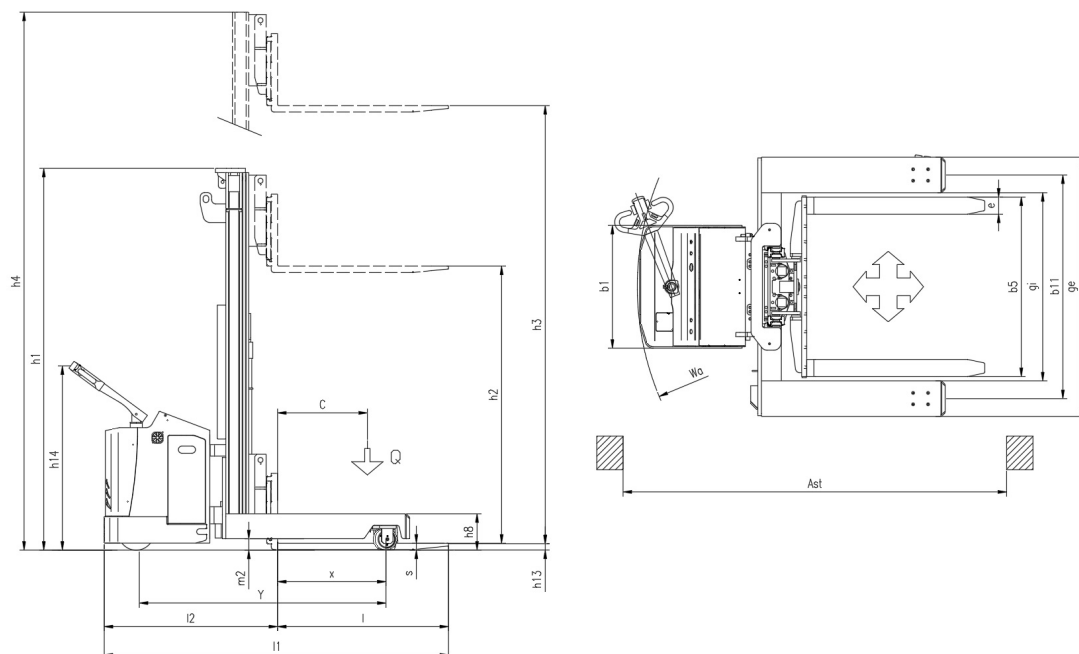

4Vie 4516

CS Italia s.r.l.

Illustrazioni e dati tecnici non sono impegnativi. Il costruttore si riserva il diritto di apportare modifiche senza preavviso.

Tipologia 4Vie 4516

Categoria

General info	1.1	Manufacturer			CSI s.r.l.	
	1.2	Model			4Vie 3516	
	1.3	Drive			elettrico AC	
	1.4	Operator type			a timone	
	1.5	Load capacity	Q	t	1.6	
	1.6	Load centre	c	mm	600	
	1.8	Load distance to wheel axle	x	mm	760	
	1.9	Wheelbase	y	mm	1730	
	Weights					
	2.1	Truck weight without battery		Kg	900	
Wheels and chassis						
	3.1	Wheels			Poliuretano	
	3.2	Wheels size front		mm	254x100	
	3.3	Wheels size rear		mm	150x50	
	3.5	Number of rear/front wheels (x = Traction wheel)			1x/2+2	
	3.7	Rear wheelbase	b11	mm	1570	
	3.9	Overall width legs	ge	mm	1820	
	3.10	Inside width legs	gi	mm	1320	
	3.11	Legs height	h8	mm	255	
Dimensions						
	4.1	Tilt		°	-1/+2	
	4.2	Height mast lowered	h1	mm	2420	
	4.3	Free lift	h2	mm	1410	
	4.4	Lift height	h3	mm	3460	
	4.5	Height mast extended	h4	mm	4030	
	4.9	Height of tiller (min/max)	h14	mm	975/1535	
	4.15	Height forks lowered	h13	mm	40	
	4.19	Overall length	l1	mm	2380	
	4.20	Length to face of forks	l2	mm	1180	
	4.21	Overall width	b1	mm	862	
	4.22	Forks dimensions	s/e/l	mm	35/100/1200	
	4.23	Carriage forks			FEM 2A	
	4.25	Overall forks width size	b5	mm	220-1260	
	4.31	Ground clearance		mm	40	
	4.34	Aisle width	ast	mm	2670	
	4.35	Turning radius	wa	mm	2005	
Performance						
	5.1	Travel speed with/without load		Km/h	3/6	
	5.2	Lifting speed with/without load		m/s	0.11/0.33	
	5.3	Lowering speed with/without load		m/s	0.5/0.2	
	5.8	Maximum gradeability with/without load		%	2/3	
	5.10	Service brake			elettrico	
Motor						
	6.1	Traction motor S2 60 min.		Kw	2.5	
	6.2	Lift motor S3		Kw	3	
	6.3	Battery			Piombo acido	
	6.4	Battery - voltage and nominal capacity		V/Ah	24V 420 Ah	
	6.5	Battery weight		Kg	320	
	Dim. batteria	Battery size		mm	810/257/575	
Other						
	8.1	Traction control			elettronico