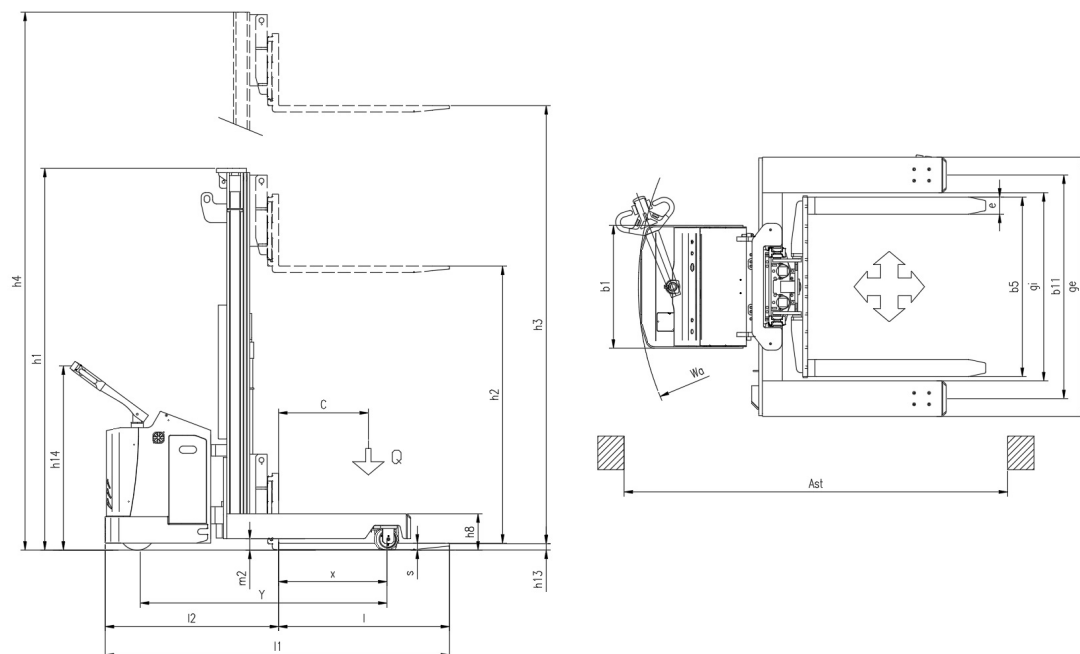

4Vie 4516

CS Italia s.r.l.

Illustrazioni e dati tecnici non sono impegnativi. Il costruttore si riserva il diritto di apportare modifiche senza preavviso.

Tipologia 4Vie 4516

Categoria

General info	1.1	Manufacturer			CSI s.r.l.	
	1.2	Model			4Vie 3516	
	1.3	Drive			elettrico AC	
	1.4	Operator type			a timone	
	1.5	Load capacity	Q	t	1.6	
	1.6	Load centre	c	mm	600	
	1.8	Load distance to wheel axle	x	mm	760	
	1.9	Wheelbase	y	mm	1730	
	Weights					
2.1	Truck weight without battery			Kg	900	
Wheels and chassis						
3.1	Wheels				Poliuretano	
3.2	Wheels size front			mm	254x100	
3.3	Wheels size rear			mm	150x50	
3.5	Number of rear/front wheels (x = Traction wheel)				1x/2+2	
3.7	Rear wheelbase	b11		mm	1570	
3.9	Overall width legs	ge		mm	1820	
3.10	Inside width legs	gi		mm	1320	
3.11	Legs height	h8		mm	255	
Dimensions						
4.1	Tilt			°	-1/+2	
4.2	Height mast lowered	h1		mm	2420	
4.3	Free lift	h2		mm	1410	
4.4	Lift height	h3		mm	3460	
4.5	Height mast extended	h4		mm	4030	
4.9	Height of tiller (min/max)	h14		mm	975/1535	
4.15	Height forks lowered	h13		mm	40	
4.19	Overall length	l1		mm	2380	
4.20	Length to face of forks	l2		mm	1180	
4.21	Overall width	b1		mm	862	
4.22	Forks dimensions	s/e/l		mm	35/100/1200	
4.23	Carriage forks				FEM 2A	
4.25	Overall forks width size	b5		mm	220-1260	
4.31	Ground clearance			mm	40	
4.34	Aisle width	ast		mm	2670	
4.35	Turning radius	wa		mm	2005	
Performance						
5.1	Travel speed with/without load			Km/h	3/6	
5.2	Lifting speed with/without load			m/s	0.11/0.33	
5.3	Lowering speed with/without load			m/s	0.5/0.2	
5.8	Maximum gradeability with/without load			%	2/3	
5.10	Service brake				elettrico	
Motor						
6.1	Traction motor S2 60 min.			Kw	2.5	
6.2	Lift motor S3			Kw	3	
6.3	Battery				Piombo acido	
6.4	Battery - voltage and nominal capacity			V/Ah	24V 420 Ah	
6.5	Battery weight			Kg	320	
Dim. batteria	Battery size			mm	810/257/575	
Other						
8.1	Traction control				elettronico