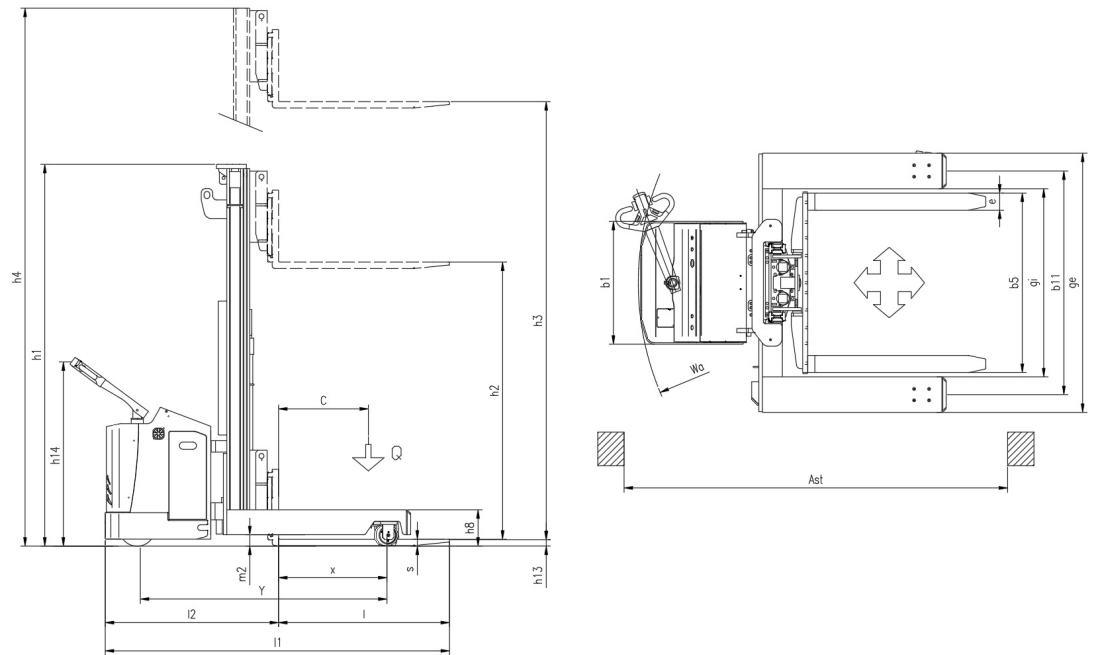

4Vie 4516

CS Italia s.r.l.

Illustrazioni e dati tecnici non sono impegnativi. Il costruttore si riserva il diritto di apportare modifiche senza preavviso.

Tipologia 4Vie 4516

Categoria

General info	1.1	Manufacturer			CSI s.r.l.	
	1.2	Model			4Vie 3516	
	1.3	Drive			elettrico AC	
	1.4	Operator type			a timone	
	1.5	Load capacity	Q	t	1.6	
	1.6	Load centre	c	mm	600	
	1.8	Load distance to wheel axle	x	mm	760	
	1.9	Wheelbase	y	mm	1730	
	Weights					
2.1	Truck weight without battery			Kg	900	
Wheels and chassis						
3.1	Wheels				Poliuretano	
3.2	Wheels size front			mm	254x100	
3.3	Wheels size rear			mm	150x50	
3.5	Number of rear/front wheels (x = Traction wheel)				1x/2+2	
3.7	Rear wheelbase	b11		mm	1570	
3.9	Overall width legs	ge		mm	1820	
3.10	Inside width legs	gi		mm	1320	
3.11	Legs height	h8		mm	255	
Dimensions						
4.1	Tilt			°	-1/+2	
4.2	Height mast lowered	h1		mm	2420	
4.3	Free lift	h2		mm	1410	
4.4	Lift height	h3		mm	3460	
4.5	Height mast extended	h4		mm	4030	
4.9	Height of tiller (min/max)	h14		mm	975/1535	
4.15	Height forks lowered	h13		mm	40	
4.19	Overall length	l1		mm	2380	
4.20	Length to face of forks	l2		mm	1180	
4.21	Overall width	b1		mm	862	
4.22	Forks dimensions	s/e/l		mm	35/100/1200	
4.23	Carriage forks				FEM 2A	
4.25	Overall forks width size	b5		mm	220-1260	
4.31	Ground clearance			mm	40	
4.34	Aisle width	ast		mm	2670	
4.35	Turning radius	wa		mm	2005	
Performance						
5.1	Travel speed with/without load			Km/h	3/6	
5.2	Lifting speed with/without load			m/s	0.11/0.33	
5.3	Lowering speed with/without load			m/s	0.5/0.2	
5.8	Maximum gradeability with/without load			%	2/3	
5.10	Service brake				elettrico	
Motor						
6.1	Traction motor S2 60 min.			Kw	2.5	
6.2	Lift motor S3			Kw	3	
6.3	Battery				Piombo acido	
6.4	Battery - voltage and nominal capacity			V/Ah	24V 420 Ah	
6.5	Battery weight			Kg	320	
Dim. batteria	Battery size			mm	810/257/575	
Other						
8.1	Traction control				elettronico