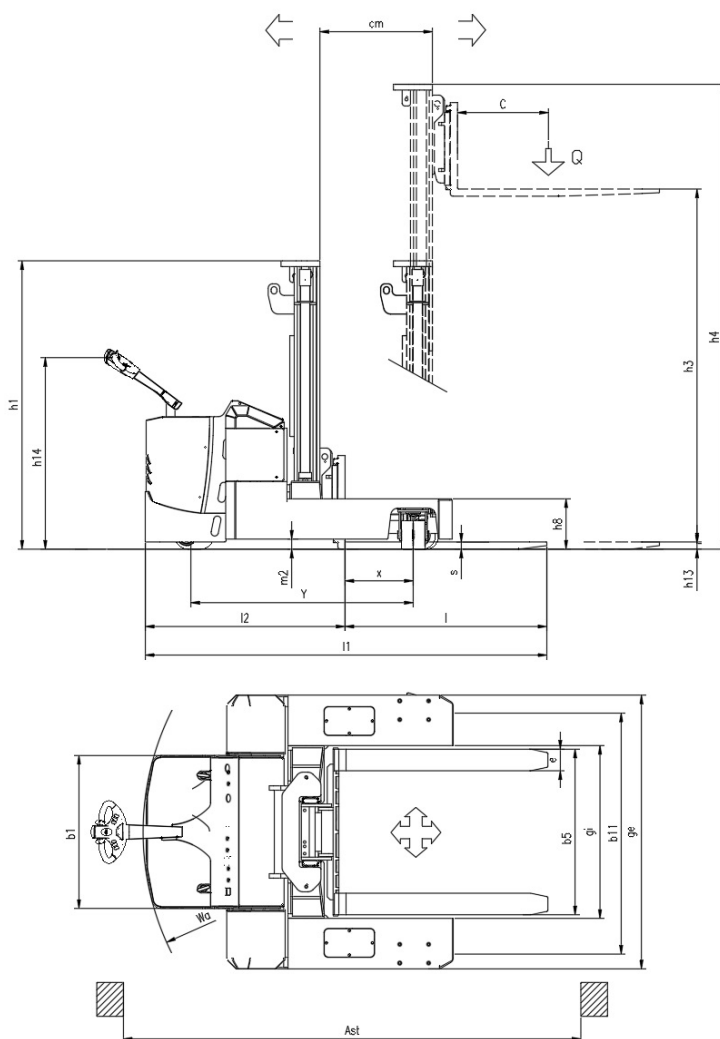

SBP XT HD 4VR 3525

CS Italia s.r.l.

Illustrazioni e dati tecnici non sono impegnativi. Il costruttore si riserva il diritto di apportare modifiche senza preavviso.

Tipologia SBP XT HD 4VR 3525

Categoria

General info	1.1	Manufacturer			CSI s.r.l.	
	1.2	Model			SBP XT HD 4VR 3525	
	1.3	Drive			elettrico AC	
	1.4	Operator type			a timone	
	1.5	Load capacity	Q	t	2.5	
	1.6	Load centre	c	mm	600	
	1.8	Load distance to wheel axle	x	mm	450	
	1.9	Wheelbase	y	mm	1540	
	Weights					
2.1	Truck weight without battery			Kg	4030	
Wheels and chassis						
3.1	Wheels				Poliuretano	
3.2	Wheels size front		mm		350x140	
3.3	Wheels size rear		mm		200x50	
3.5	Number of rear/front wheels (x = Traction wheel)				1x/2+2	
3.7	Rear wheelbase	b11	mm		1670	
3.9	Overall width legs	ge	mm		1900	
3.10	Inside width legs	gi	mm		1200	
3.11	Legs height	h8	mm		350	
Dimensions						
4.1	Tilt			°	-1/+2	
4.2	Height mast lowered	h1	mm		2500	
4.4	Lift height	h3	mm		3450	
4.5	Height mast extended	h4	mm		4230	
4.9	Height of tiller (min/max)	h14	mm		975/1535	
4.10	Mast raise	cm	mm		780	
4.15	Height forks lowered	h13	mm		60	
4.19	Overall length	l1	mm		2585	
4.20	Length to face of forks	l2	mm		1385	
4.21	Overall width	b1	mm		1076	
4.22	Forks dimensions	s/e/l	mm		50/120/1200	
4.23	Carriage forks				FEM 3A	
4.25	Overall forks width size	b5	mm		260-1100	
4.31	Ground clearance		mm		40	
4.34	Aisle width	ast	mm		3170	
4.35	Turning radius	wa	mm		1880	
Performance						
5.1	Travel speed with/without load			Km/h	3/6	
5.2	Lifting speed with/without load			m/s	0.11/0.33	
5.3	Lowering speed with/without load			m/s	0.5/0.2	
5.8	Maximum gradeability with/without load			%	1/3	
5.10	Service brake				elettrico	
Motor						
6.1	Traction motor S2 60 min.			Kw	3	
6.2	Lift motor S3			Kw	4	
6.3	Battery				Piombo acido	
6.4	Battery - voltage and nominal capacity			V/Ah	24V 420 Ah	
6.5	Battery weight			Kg	320	
Dim. batteria	Battery size			mm	1015/255/575	
Other						
8.1	Traction control				elettronico