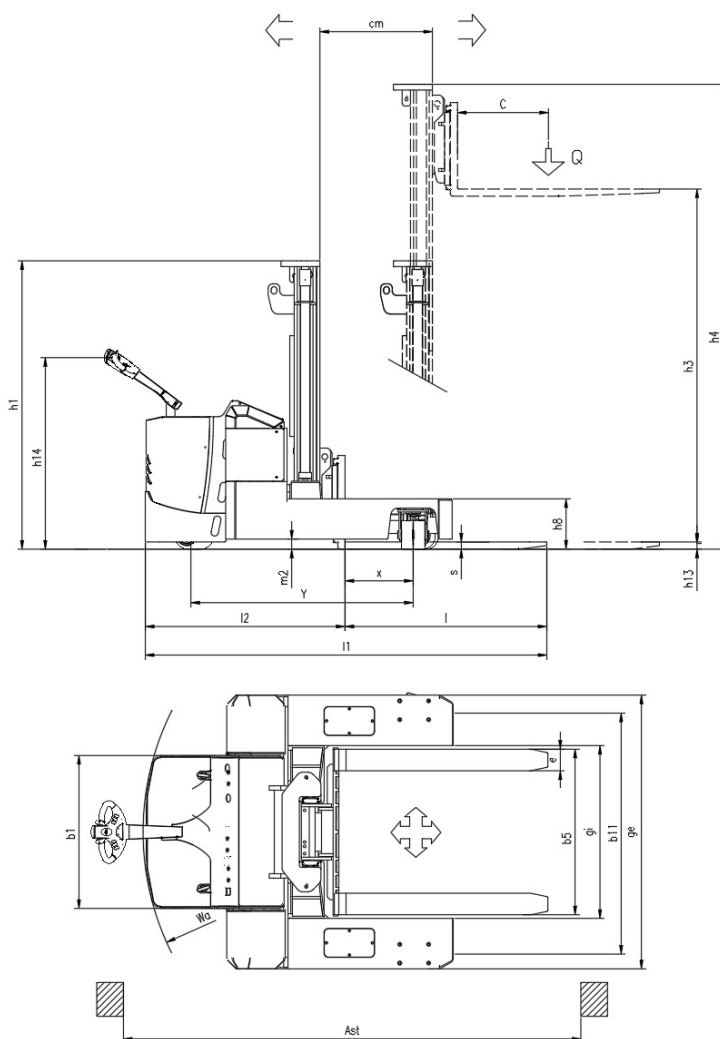

SBP XT HD 4VR 3525

CS Italia s.r.l.

Illustrazioni e dati tecnici non sono impegnativi. Il costruttore si riserva il diritto di apportare modifiche senza preavviso.

Tipologia SBP XT HD 4VR 3525

Categoria

General info	1.1	Manufacturer			CSI s.r.l.	
	1.2	Model			SBP XT HD 4VR 3525	
	1.3	Drive			elettrico AC	
	1.4	Operator type			a timone	
	1.5	Load capacity	Q	t	2.5	
	1.6	Load centre	c	mm	600	
	1.8	Load distance to wheel axle	x	mm	450	
	1.9	Wheelbase	y	mm	1540	
	Weights	2.1	Truck weight without battery		Kg	4030
Wheels and chassis	3.1	Wheels			Poliuretano	
	3.2	Wheels size front		mm	350x140	
	3.3	Wheels size rear		mm	200x50	
	3.5	Number of rear/front wheels (x = Traction wheel)			1x/2+2	
	3.7	Rear wheelbase	b11	mm	1670	
	3.9	Overall width legs	ge	mm	1900	
	3.10	Inside width legs	gi	mm	1200	
	3.11	Legs height	h8	mm	350	
Dimensions	4.1	Tilt		°	-1/+2	
	4.2	Height mast lowered	h1	mm	2500	
	4.4	Lift height	h3	mm	3450	
	4.5	Height mast extended	h4	mm	4230	
	4.9	Height of tiller (min/max)	h14	mm	975/1535	
	4.10	Mast raise	cm	mm	780	
	4.15	Height forks lowered	h13	mm	60	
	4.19	Overall length	l1	mm	2585	
	4.20	Length to face of forks	l2	mm	1385	
	4.21	Overall width	b1	mm	1076	
	4.22	Forks dimensions	s/e/l	mm	50/120/1200	
	4.23	Carriage forks			FEM 3A	
	4.25	Overall forks width size	b5	mm	260-1100	
	4.31	Ground clearance		mm	40	
	4.34	Aisle width	ast	mm	3170	
	4.35	Turning radius	wa	mm	1880	
	Performance	5.1	Travel speed with/without load		Km/h	3/6
5.2		Lifting speed with/without load		m/s	0.11/0.33	
5.3		Lowering speed with/without load		m/s	0.5/0.2	
5.8		Maximum gradeability with/without load		%	1/3	
5.10		Service brake			elettrico	
Motor	6.1	Traction motor S2 60 min.		Kw	3	
	6.2	Lift motor S3		Kw	4	
	6.3	Battery			Piombo acido	
	6.4	Battery - voltage and nominal capacity		V/Ah	24V 420 Ah	
	6.5	Battery weight		Kg	320	
	Dim. batteria	Battery size		mm	1015/255/575	
Other	8.1	Traction control			elettronico