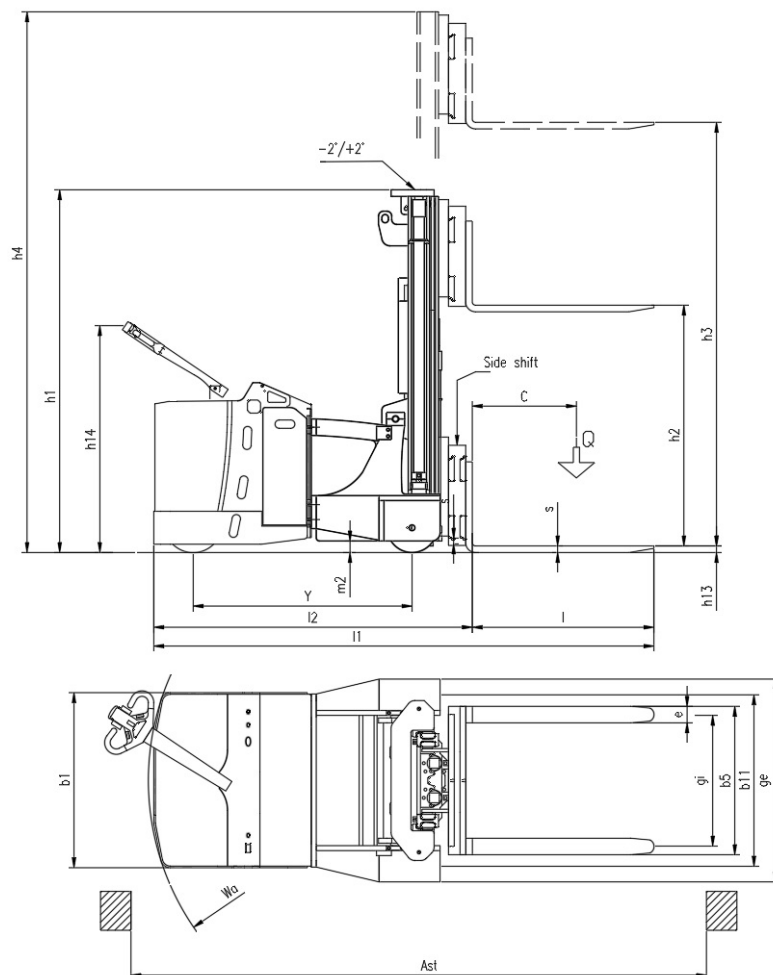

SBC XT HD 5025

CS Italia s.r.l.

Illustrazioni e dati tecnici non sono impegnativi. Il costruttore si riserva il diritto di apportare modifiche senza preavviso.

Tipologia SBC XT HD 5025

Categoria Contrappesati

General info	1.1	Manufacturer			CSI s.r.l.
	1.2	Model			SBC XT HD 5025
	1.3	Drive			elettrico AC
	1.4	Operator type			a timone
	1.5	Load capacity	Q	t	2.5
	1.6	Load centre	c	mm	600
	1.9	Wheelbase	y	mm	1325
Weights	2.1	Truck weight without battery		Kg	4300
Wheels and chassis	3.1	Wheels			Poliuretano
	3.2	Wheels size front		mm	350x140
	3.3	Wheels size rear		mm	300x70
	3.5	Number of rear/front wheels (x = Traction wheel)			1x/2+2
	3.7	Rear wheelbase	b11	mm	1040
	3.9	Overall width legs	ge	mm	1230
	3.10	Inside width legs	gi	mm	790
Dimensions	4.1	Tilt		°	-1/+2
	4.2	Height mast lowered	h1	mm	2450
	4.3	Free lift	h2	mm	1730
	4.4	Lift height	h3	mm	4950
	4.5	Height mast extended	h4	mm	5650
	4.9	Height of tiller (min/max)	h14	mm	975/1535
	4.15	Height forks lowered	h13	mm	50
	4.19	Overall length	l1	mm	3130
	4.20	Length to face of forks	l2	mm	1930
	4.21	Overall width	b1	mm	1062
	4.22	Forks dimensions	s/e/l	mm	45/120/1200
	4.23	Carriage forks			FEM 2A
	4.25	Overall forks width size	b5	mm	240-780
	4.31	Ground clearance		mm	40
	4.34	Aisle width	ast	mm	3420
4.35	Turning radius	wa	mm	1580	
Performance	5.1	Travel speed with/without load		Km/h	3/5
	5.2	Lifting speed with/without load		m/s	0,11/0,33
	5.3	Lowering speed with/without load		m/s	0,5/0,2
	5.8	Maximum gradeability with/without load		%	1/3
	5.10	Service brake			elettrico
Motor	6.1	Traction motor S2 60 min.		Kw	3
	6.2	Lift motor S3		Kw	3
	6.3	Battery			no
	6.4	Battery - voltage and nominal capacity		V/Ah	24V/420 Ah
	6.5	Battery weight		Kg	340
	Dim. batteria	Battery size		mm	1015x255x575
Other	8.1	Traction control			proporzionale
	8.4	Noise level driver place			<70